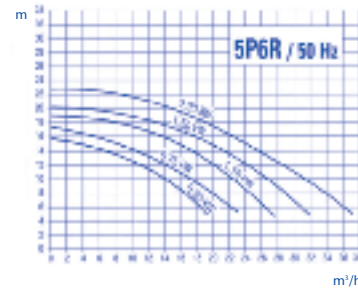

### Technical Features

- Ambient Air Temperature: ..... 50°C
- Max. Water Temperature: ..... 42°C
- pH-Range: ..... 4-9
- Class of insulation: ..... IPX5
- Type of motor enclosure: ..... F
- Rpm (min-1): ..... 2850

The 5P6R has our new Quick-Lock™ trap cover ring and 63mm connection unions to glue. Available in single- and three phase models, with ratings from 0,55kW to 2,20kW.