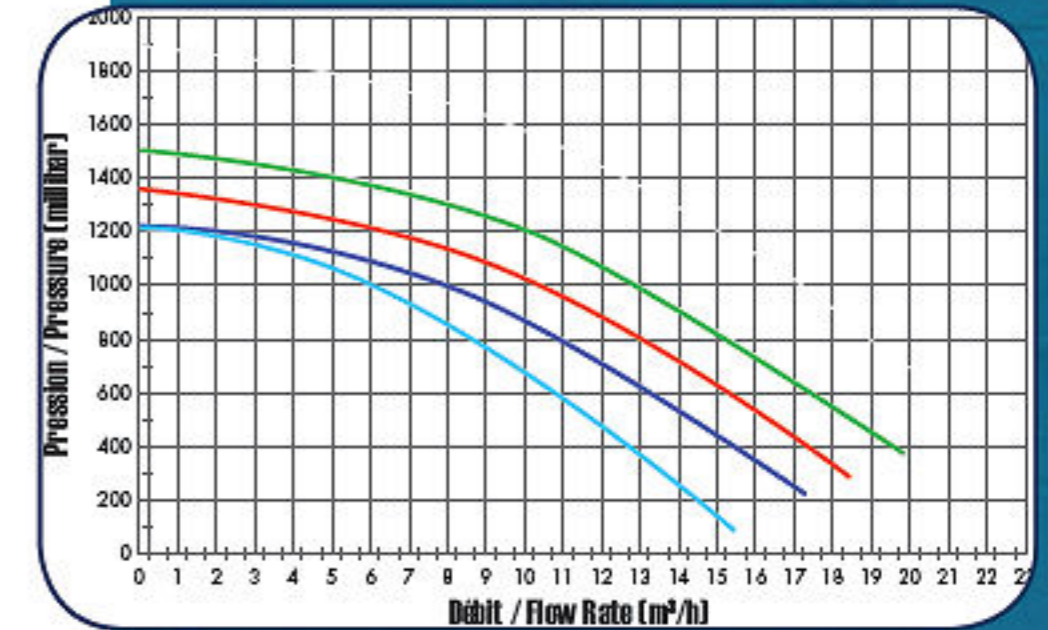

SUPERPOOL I PUMPS

2 year warranty

PUMP RANGE

Performing and made to last

- Self-priming pump with closed ventilated motor (IPX5)
- Components molded of corrosion-proof reinforced thermoplastics

Technical specifications

- 1"1/2 IN/OUT
- See-thru strainer cover with wing screws
- Drain plug for easy winterizing

Compatible

salt water chlorination

Performances

Reference	Power	Watt	Flow rate*	Dim. A.
POWPSCP05	1/2 CV	0,37 Kw	8 m³/h	213 mm
POWPSCP075	3/4 CV	0,55 Kw	11 m³/h	213 mm
POWPSCP1	1 CV	0,75 Kw	13 m³/h	213 mm
POWPSCP15	1,5 CV	1,10 Kw	15 m³/h	225 mm