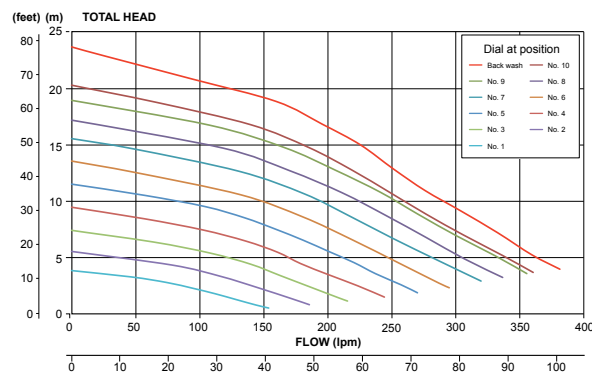

WHY CHOOSE THE SilensorPro Series pump?

- **Full Variable Speed Control** – The new SilensorPro offers the pool owner and operator total control over the speed at which the pump needs to operate, from 1,500rpm to 3,600rpm.
- **Super Quiet** – Designed with a unique water cooled motor which captures noise and vibrations, allowing super-quiet operation, rated down to 50dBa. Your neighbours won't even know it's there.
- **Backwash Function** – SilensorPro is designed with a selectable backwash cycle that runs the pump for 2 minutes at 3,800rpm before shutting down. It provides for safe, reliable and easy operation of the pump when backwashing your media filter.
- **Dependable** – SilensorPro incorporates unique loss of prime protection to minimize pump damage if no water is available to the pump.
- **Convenient** – By water cooling the motor, SilensorPro does not require air ventilation, and gives installers more flexibility with clearances and pump positioning.

ELECTRICAL DATA	
Model	SP200SV
Voltage (V)	220/240
Supply Frequency (Hz)	50/60
Motor Input Power (W/hp)	116W/0.16hp @ Dial 1 488W/0.65hp @ Dial 5 1000W/1.34hp @ Dial 10 1316W/1.76hp @ Backwash
Motor Speed (rpm)	1500 to 3600
Backwash (rpm)	3800
Enclosure Class (IP)	45
Insulation Class	F