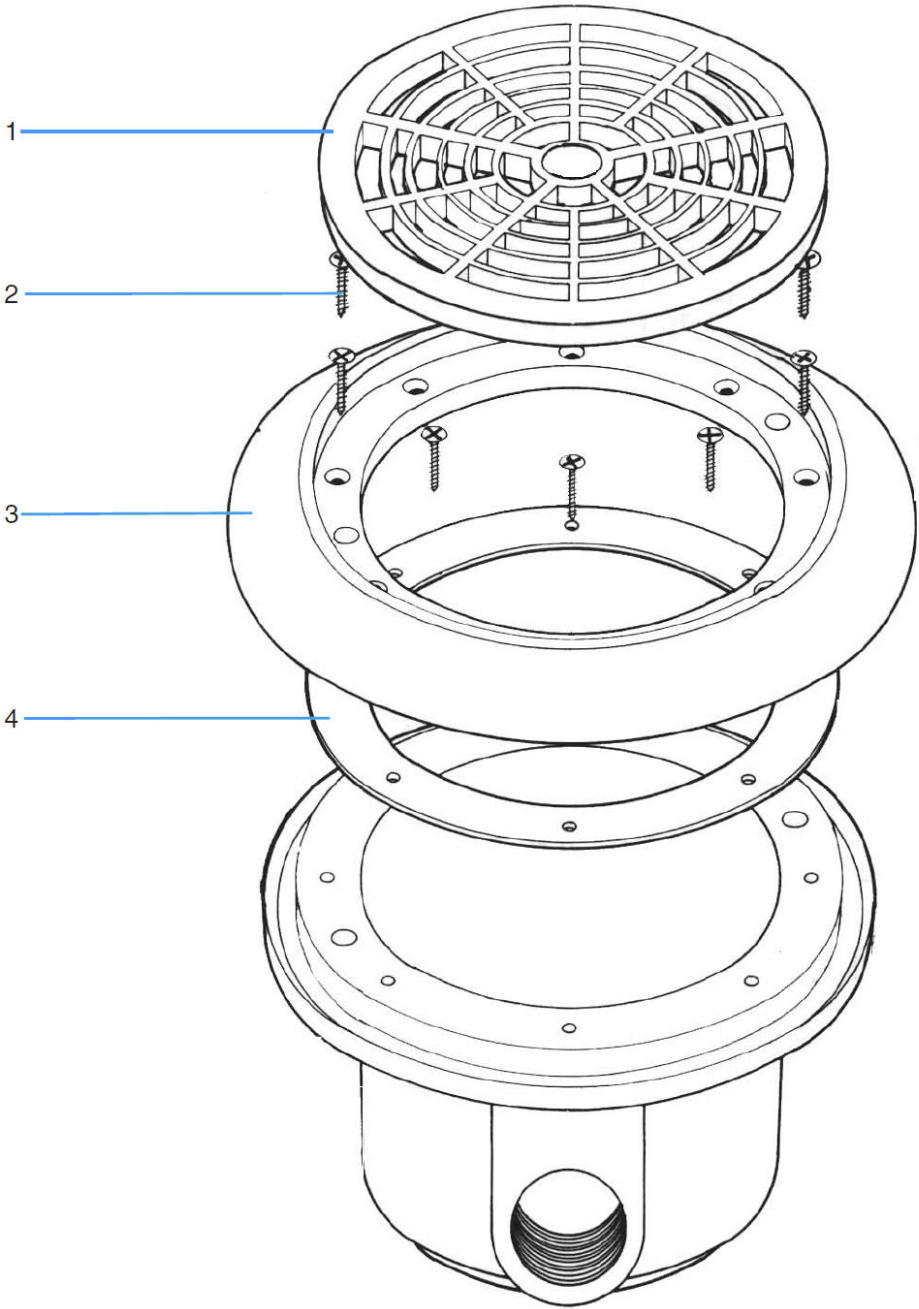

Certikin 'Old Style' Main Drain Spares

DIMENSIONS

Grille Diameter	185 mm
Face Plate External	250 mm
Face Plate Internal	153 mm

8 Screws Required
Screw centre-to-centre 66 mm

ITEM NO	PART DESCRIPTION
1	Grille
2	Pack of 8 Face Plate Screws
3	Face Plate
4	Face Plate Gasket