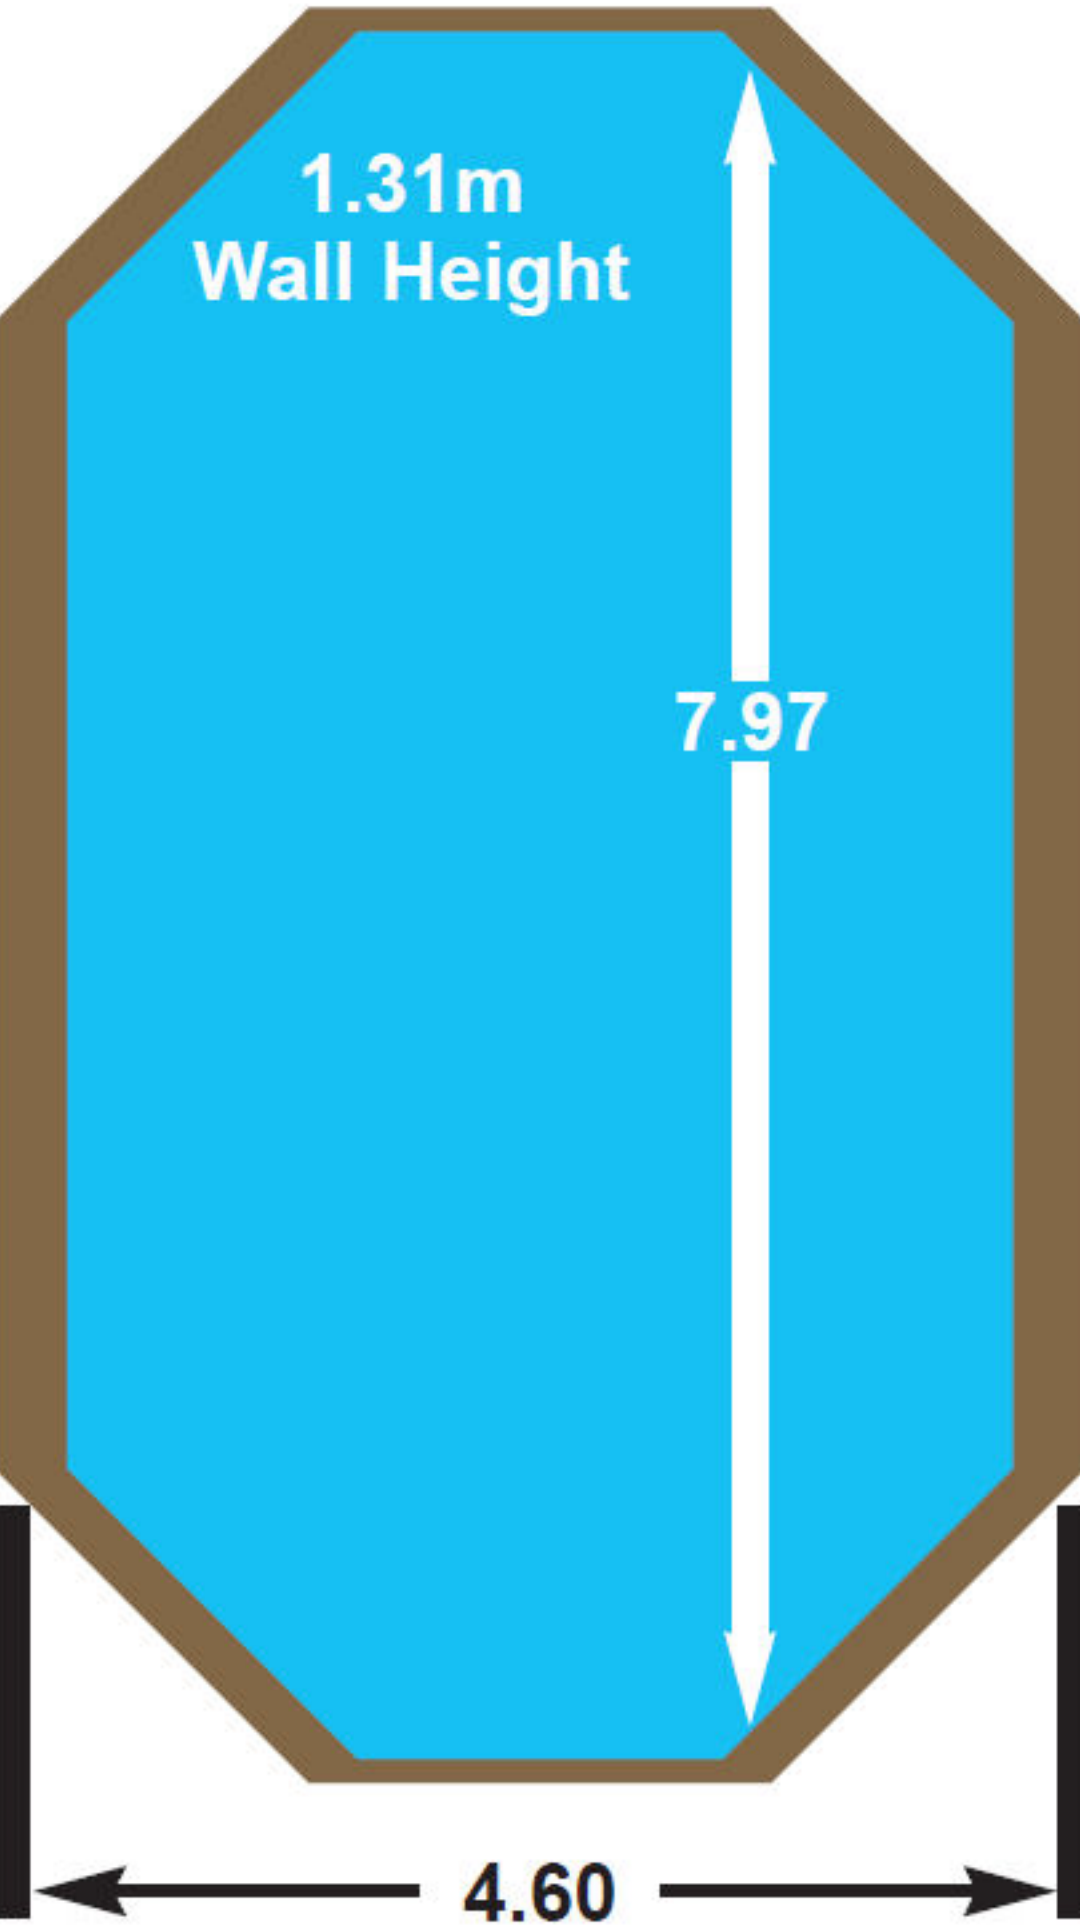

4m x 5.9m
Stretched Octagonal

4m x 6.9m
Stretched Octagonal

4.6m x 8.2m
Stretched Octagonal

Exercise Pool

Premium Top Shelf: 28mm thick x 145mm wide x 2 high grade hardwood

Walls: 43mm thick high grade double tongue and grooved soft wood