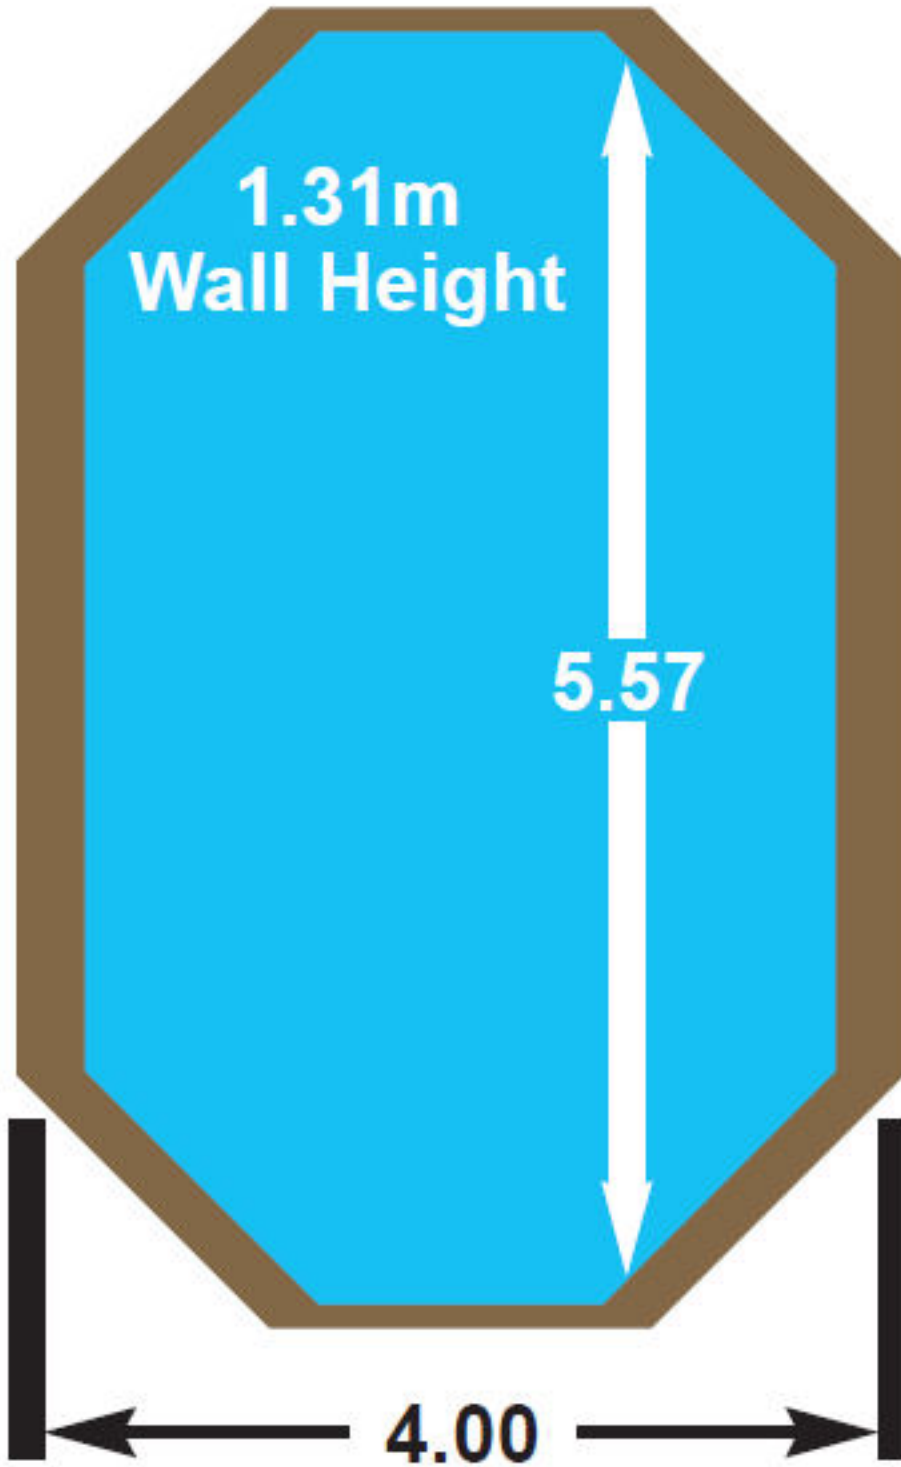

4m x 5.9m
Stretched Octagonal

4m x 6.9m
Stretched Octagonal

4.6m x 8.2m
Stretched Octagonal

Exercise Pool

Premium Top Shelf: 28mm thick x 145mm wide x 2 high grade hardwood

Walls: 43mm thick high grade double tongue and grooved soft wood