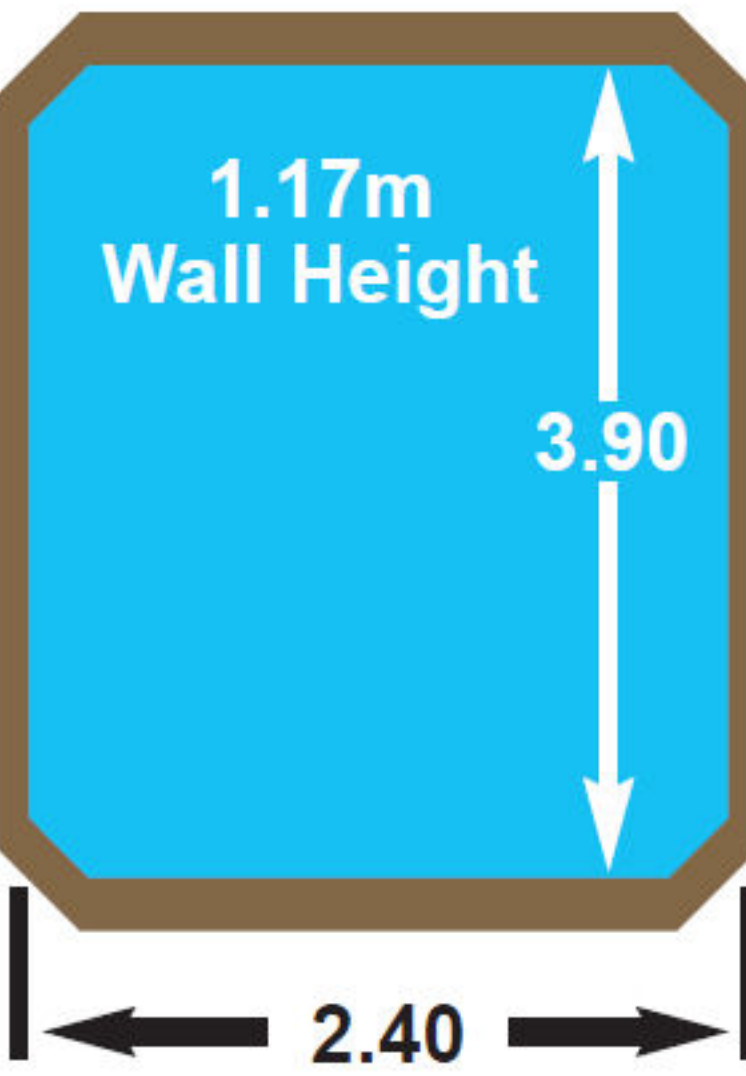

4m x 5.9m
Stretched Octagonal

4m x 6.9m
Stretched Octagonal

4.6m x 8.2m
Stretched Octagonal

Exercise Pool

Premium Top Shelf: 28mm thick x 145mm wide x 2 high grade hardwood

Walls: 43mm thick high grade double tongue and grooved soft wood