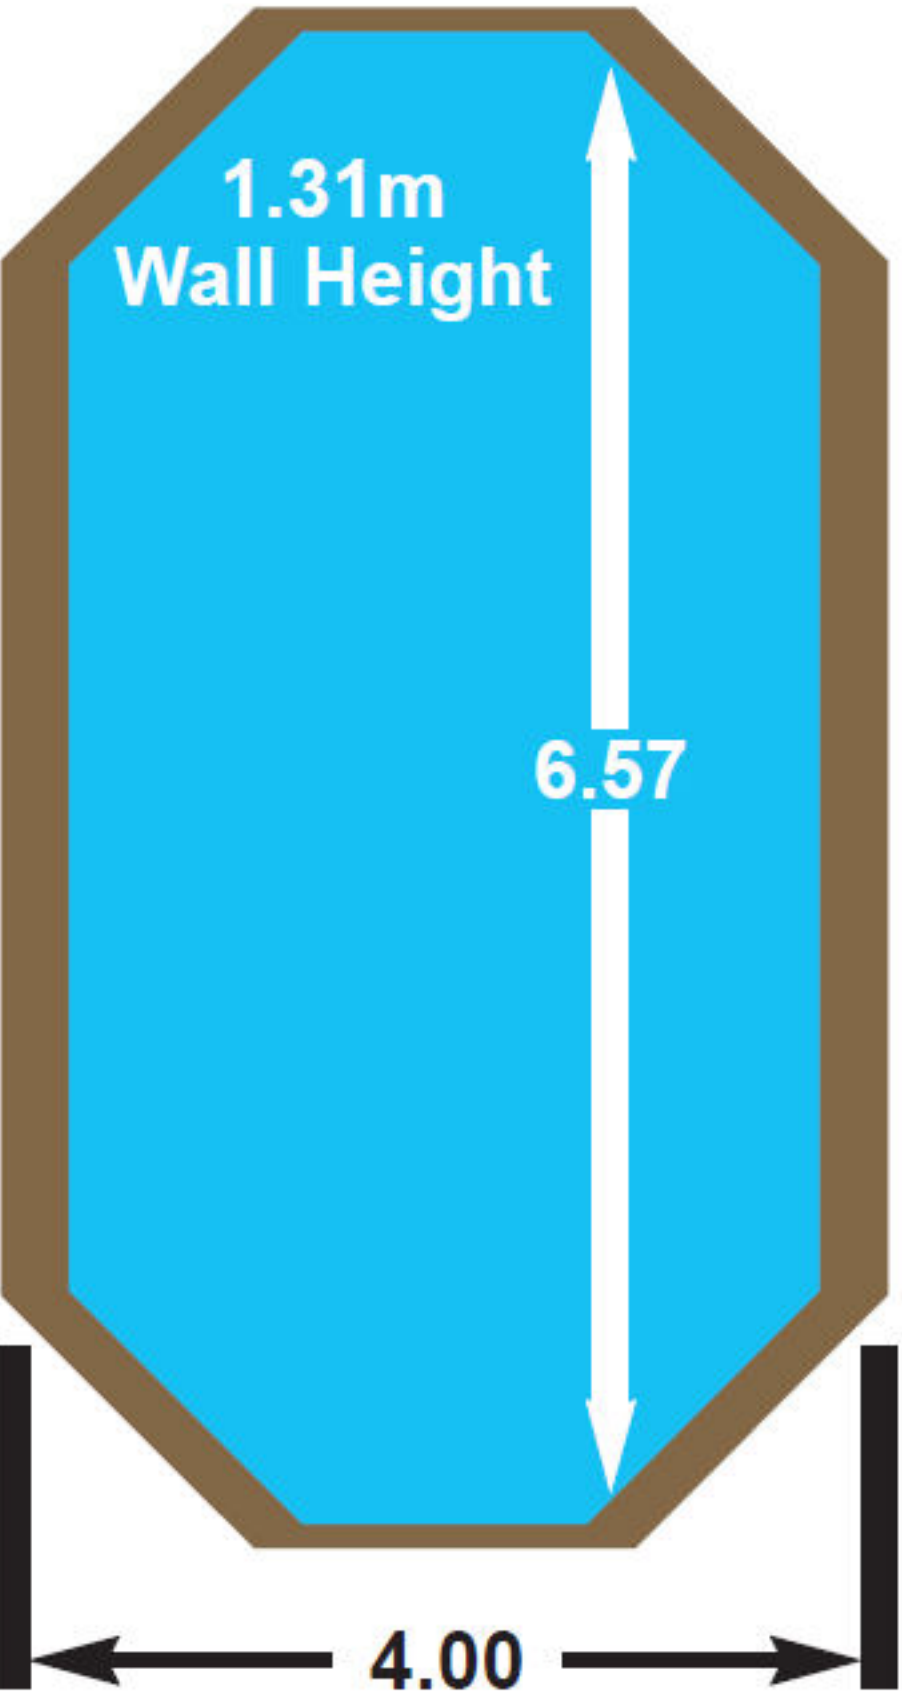

4m x 5.9m
Stretched Octagonal

4m x 6.9m
Stretched Octagonal

4.6m x 8.2m
Stretched Octagonal

Exercise Pool

Premium Top Shelf: 28mm thick x 145mm wide x 2 high grade hardwood

Walls: 43mm thick high grade double tongue and grooved soft wood