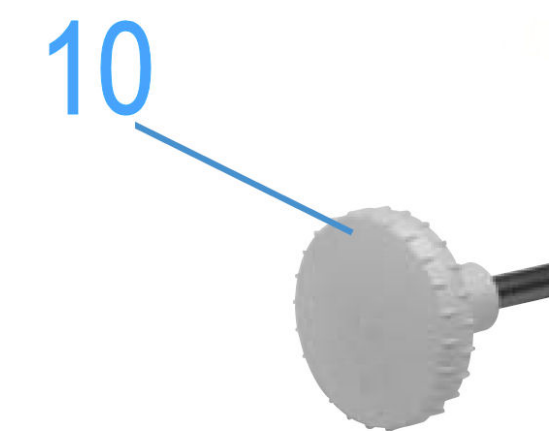

CASTOR PACK – PRD120

DECK ANCHORS – PRD125

STRAP KIT – PRD113

STRAP KIT – PRD115

12

STRAP KIT – PRD200

RTS100

WED100

WED200

95mm diameter  
End Boss- Old Reel Easy

90mm diameter  
End Boss- Reel Easy

90mm diameter  
PRD127  
End Boss- Slidelock