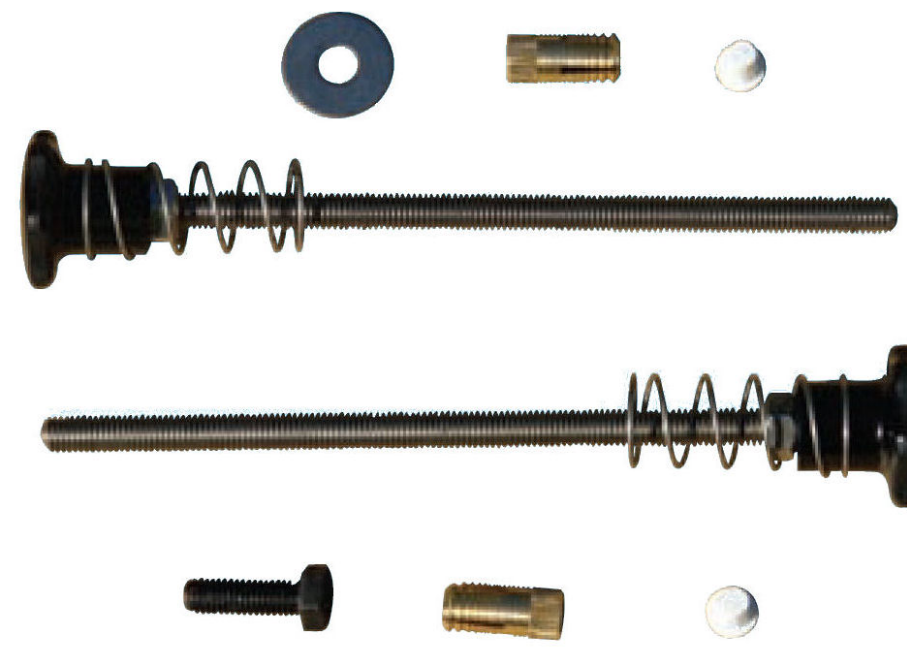

CASTOR PACK – PRD120

DECK ANCHORS – PRD125

STRAP KIT – PRD113

STRAP KIT – PRD115

12

STRAP KIT – PRD200

RTS100

WED100

WED200

95mm diameter  
End Boss- Old Reel Easy

90mm diameter  
End Boss- Reel Easy

90mm diameter  
PRD127  
End Boss- Slidelock