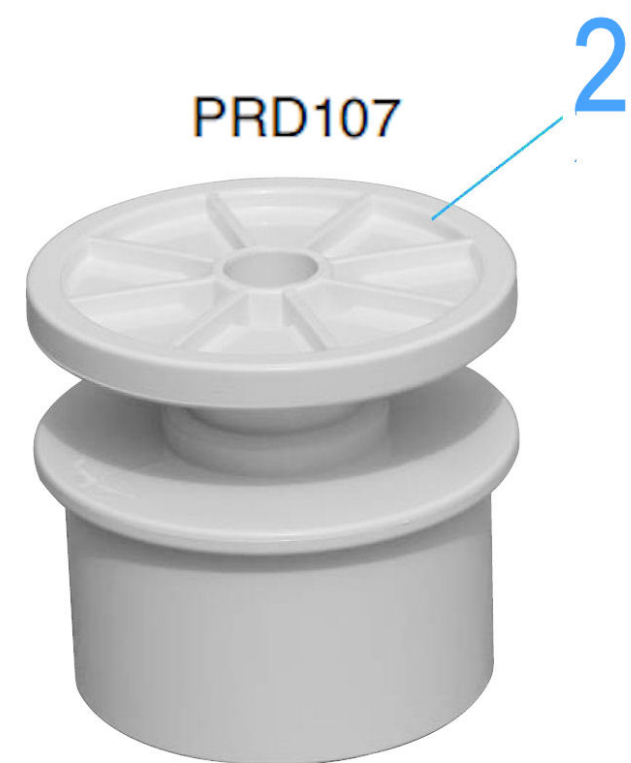

CASTOR PACK – PRD120

DECK ANCHORS – PRD125

STRAP KIT – PRD113

STRAP KIT – PRD115

12

STRAP KIT – PRD200

RTS100

WED100

WED200

95mm diameter  
End Boss- Old Reel Easy

90mm diameter  
End Boss- Reel Easy

90mm diameter  
PRD127  
End Boss- Slidelock