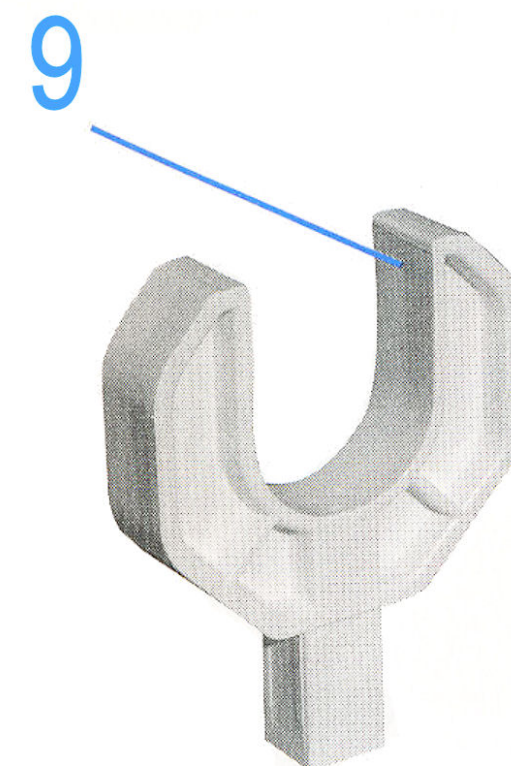

CASTOR PACK – PRD120

DECK ANCHORS – PRD125

STRAP KIT – PRD113

STRAP KIT – PRD115

12

STRAP KIT – PRD200

RTS100

WED100

WED200

95mm diameter  
End Boss- Old Reel Easy

90mm diameter  
End Boss- Reel Easy

90mm diameter  
PRD127  
End Boss- Slidelock