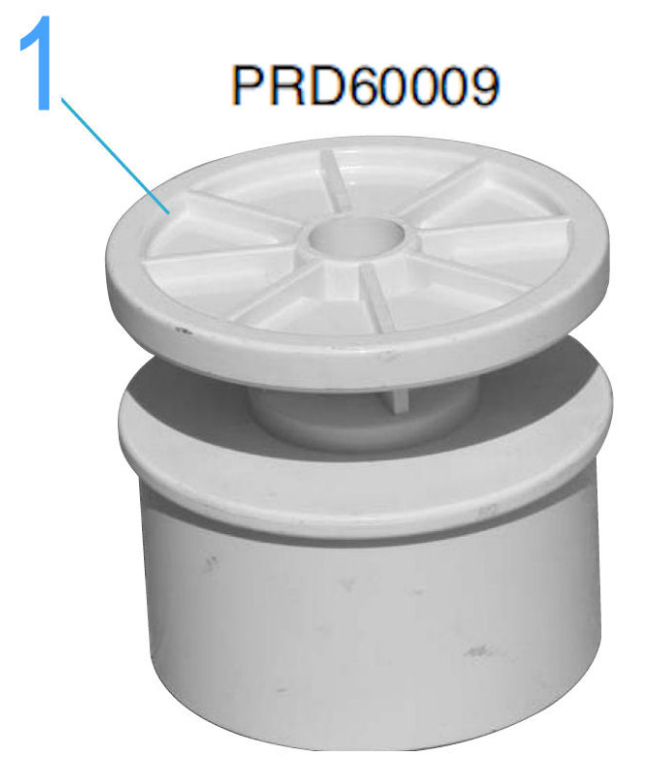

CASTOR PACK – PRD120

DECK ANCHORS – PRD125

STRAP KIT – PRD113

STRAP KIT – PRD115

12

STRAP KIT – PRD200

RTS100

WED100

WED200

95mm diameter  
End Boss- Old Reel Easy

90mm diameter  
End Boss- Reel Easy

90mm diameter  
PRD127  
End Boss- Slidelock