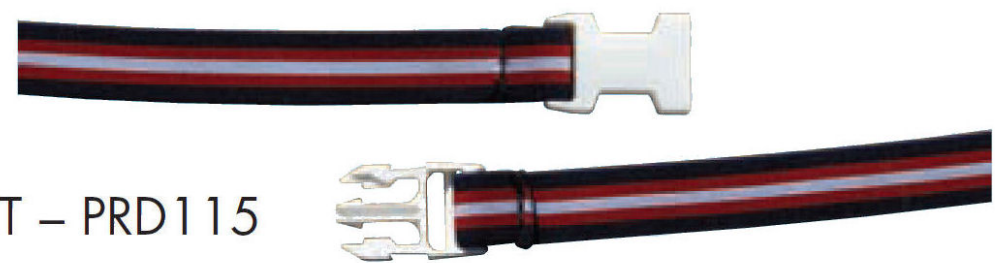

CASTOR PACK – PRD120

DECK ANCHORS – PRD125

STRAP KIT – PRD113

STRAP KIT – PRD115

12

STRAP KIT – PRD200

RTS100

WED100

WED200

95mm diameter  
End Boss- Old Reel Easy

90mm diameter  
End Boss- Reel Easy

90mm diameter  
PRD127  
End Boss- Slidelock