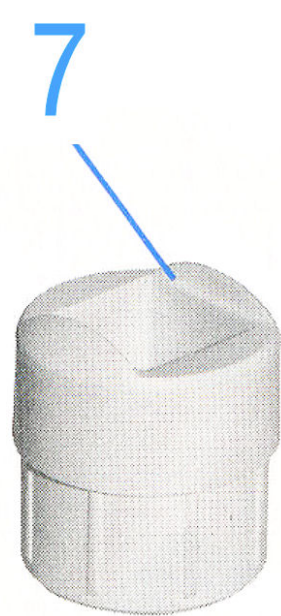

CASTOR PACK – PRD120

DECK ANCHORS – PRD125

STRAP KIT – PRD113

STRAP KIT – PRD115

12

STRAP KIT – PRD200

RTS100

WED100

WED200

95mm diameter  
End Boss- Old Reel Easy

90mm diameter  
End Boss- Reel Easy

90mm diameter  
PRD127  
End Boss- Slidelock