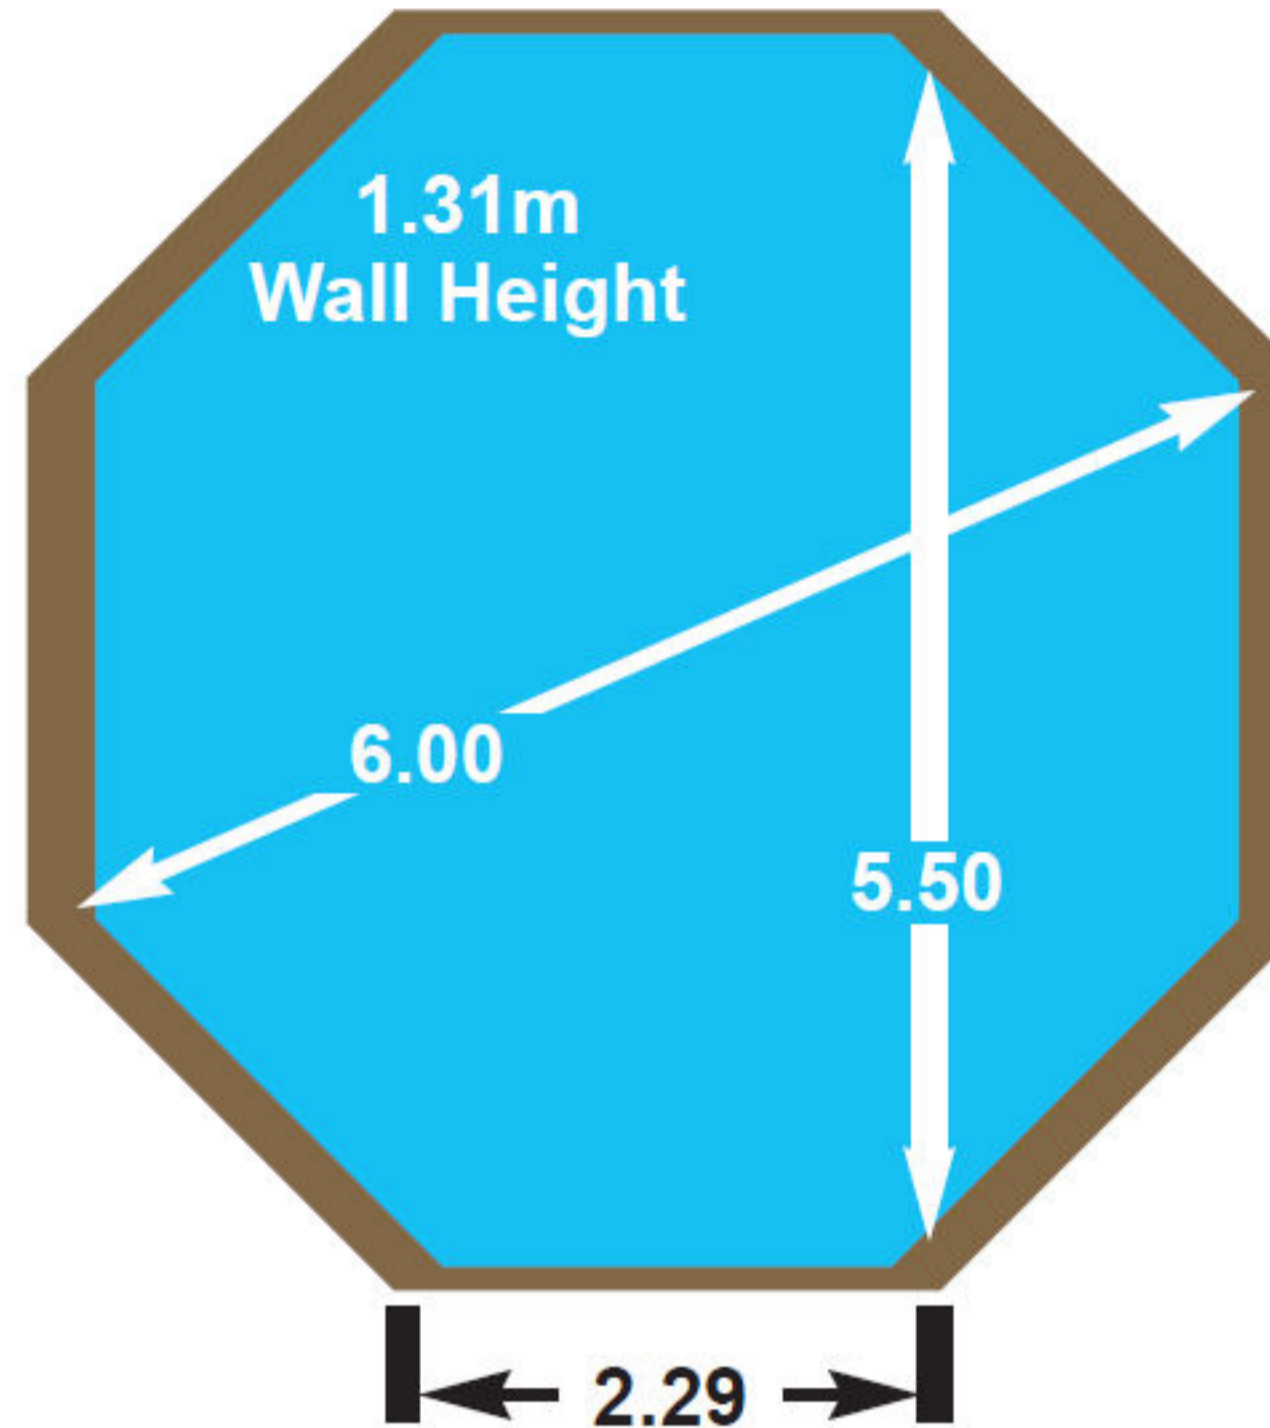

4m Octagonal

5m Octagonal

6m Octagonal

Premium Top Shelf: 28mm thick x 145mm wide x 2 high grade hardwood

Walls: 43mm thick high grade double tongue and grooved soft wood