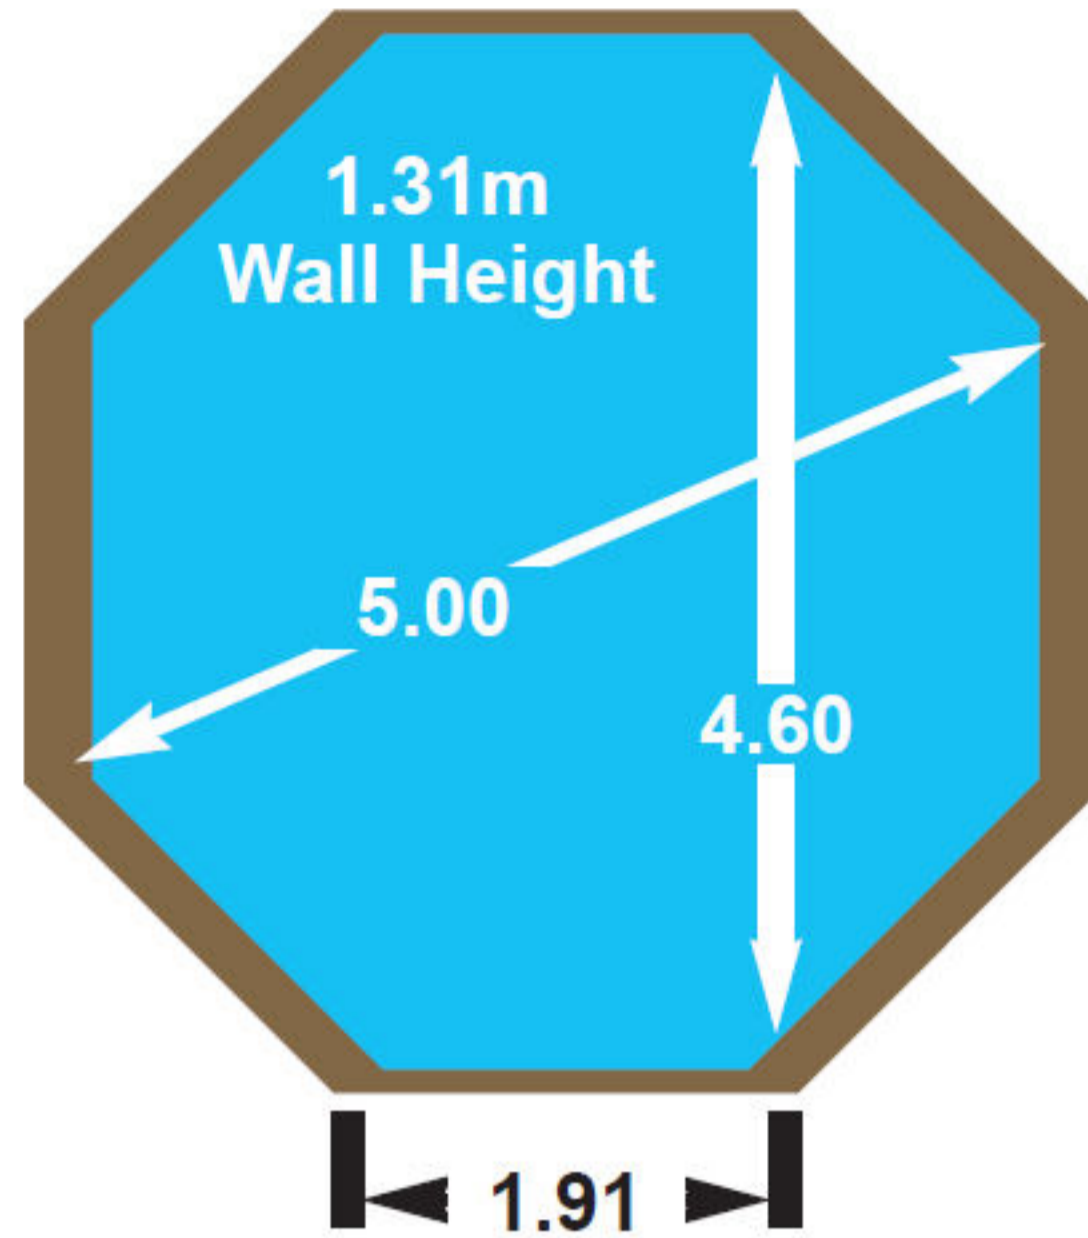

4m Octagonal

5m Octagonal

6m Octagonal

Premium Top Shelf: 28mm thick x 145mm wide x 2 high grade hardwood

Walls: 43mm thick high grade double tongue and grooved soft wood