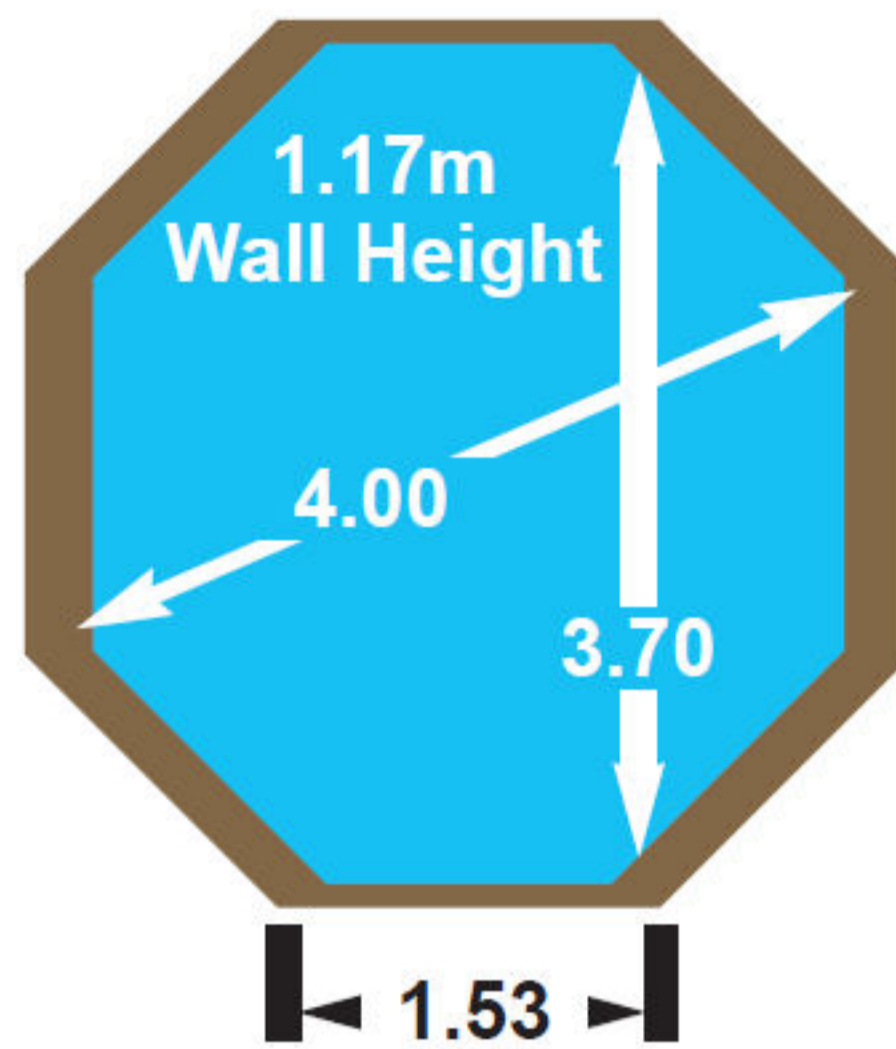

4m Octagonal

5m Octagonal

6m Octagonal

Premium Top Shelf: 28mm thick x 145mm wide x 2 high grade hardwood

Walls: 43mm thick high grade double tongue and grooved soft wood